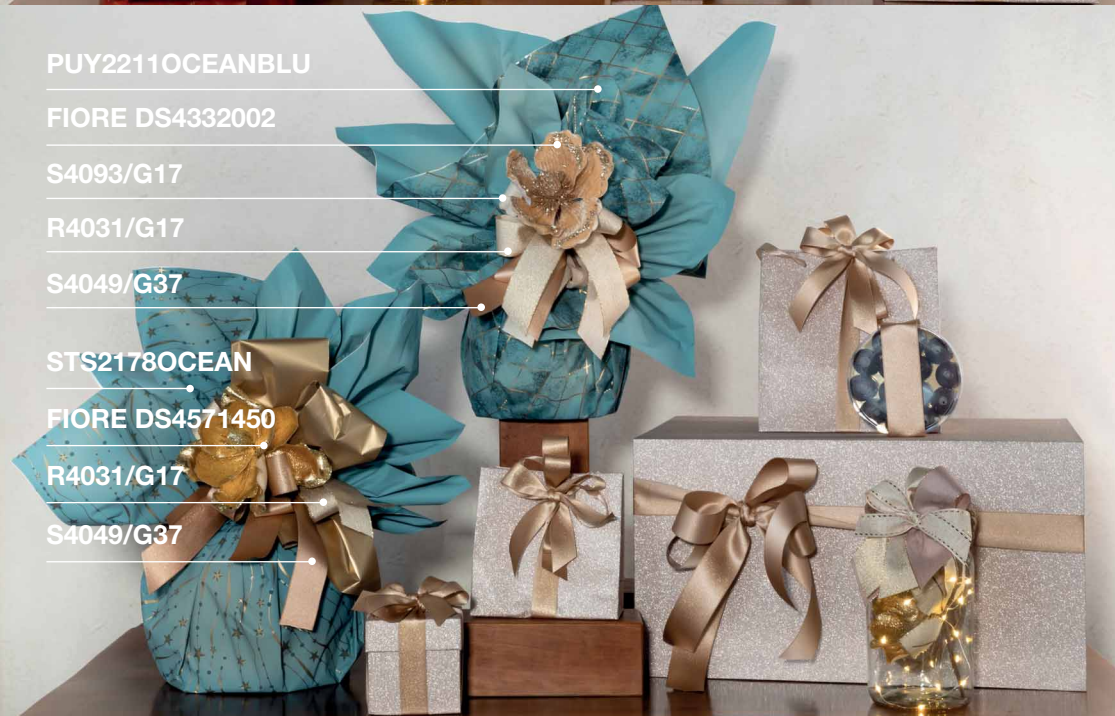

R4031/G17

S4049/G37

STS2178OCEAN

FIORE DS4571450

R4031/G17

S4049/G37

SH03OR
Shopper
Panettone
L25xH32xP25

SH05OR
Shopper
L50xH40xP18